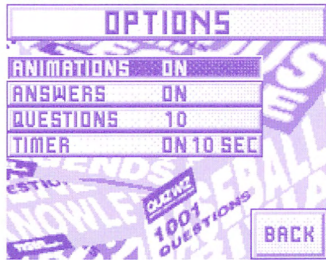

OPTIONS

If you touch the OPTIONS button on the first screen instead of START GAME, you will be taken to the OPTIONS Screen, where you can change the options that will affect your game.

CHOOSE THE PARAMETERS FOR YOUR GAME.