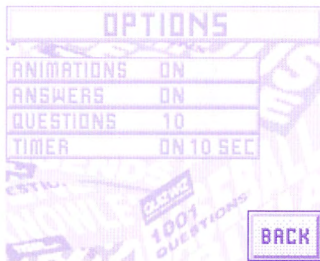

When you are happy with all of your selections, touch the BACK button to return to the Quiz Wiz Title Screen.