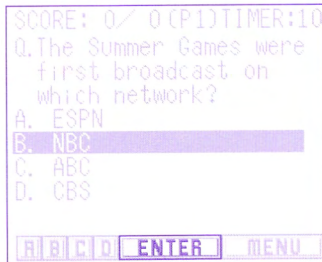

BE SURE TO TOUCH ENTER TO LOCK IN YOUR CHOICE.