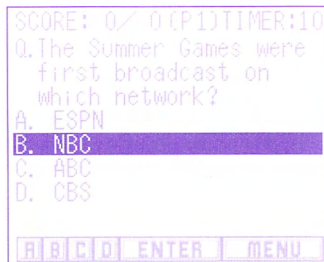

SELECT ONE OF THE FIVE CATEGORIES. THEN TOUCH BEGIN TO START THE GAME.

When the questions appear, you may either touch the answer directly or touch the letter (located toward the bottom of the screen) that corresponds to the answer. Make sure to touch the ENTER button to lock in your choice.

TOUCH A LETTER TO SELECT YOUR ANSWER.

BE SURE TO TOUCH ENTER TO LOCK IN YOUR CHOICE.

OR TOUCH THE ANSWER ITSELF TO CHOOSE IT.

Your score will be displayed at the top of the screen. The number of questions that you've answered correctly will appear just before the number of the question you have completed. So, if you are on question 5 and you've gotten 2 of the previous 4 questions correct, your score will be displayed as 2/4.