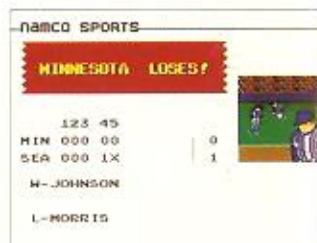

READ ALL ABOUT IT

After the game check out the score on the Post Game Show. For more details on the game, pick up a Newspaper.

- Press the **A** button to advance from the Post Game Show screen to the Newspaper screen.
- Press the Control Pad to view different areas of the paper.
- Press the **B** button to zoom in.
- Press the **A** button to zoom out.
- Press the **X** button to return to the headline.
- Press the **L/R** button to rotate the paper.

Newspaper screen

Note: If you win the game, you can rotate the paper horizontally. If you lose the game, you can only rotate the paper to the left or right.

GET YER PROGRAM !

SUPER **BATTER UP™**

Check out some of your favorite teams.