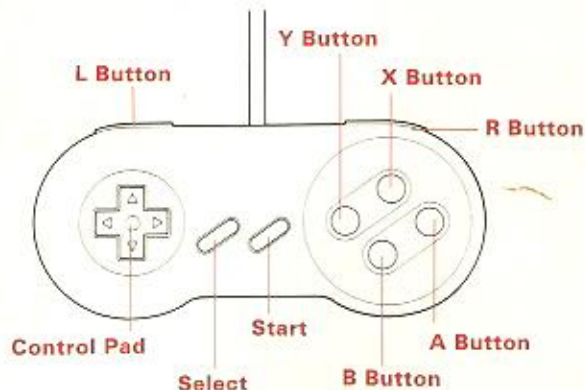

## INTRODUCTION

Sitting in the bullpen you can feel the roar of the crowd vibrating through the walls. It's the bottom of the ninth and your team is down by two runs. You grab your bat and walk out on the deck to warm up. As you swing you remember all the years of high school ball and your stint in the minors. Now the big show...the Major League. Your teammate pops out and you're up. As you stalk over to the plate the rumble of the crowd increases. You knock the dust off your cleats with the bat. Taking your stance you look the pitcher in the eye. You're at bat in the big league.

## CONTROL

Top rank professionals have control. They can drop a ball where they want. Master the following section to put yourself in control of the Major Leagues.

## CONTROL

	Menu	Defense	Offense
<b>Control Pad</b>	Press to highlight teams	Press to move fielders Press to curve ball	—
<b>Select Button</b>	Press to switch visitor/home teams	—	—
<b>Start Button</b>	—	Press to call time out	Press to call time out
<b>A Button</b>	Press to enter selection	Press to pitch	Press to swing bat
<b>B Button</b>	—	Press to prevent steals	—
<b>Y Button</b>	No function	No function	No function
<b>X Button</b>	—	—	Press to bunt
<b>L Button</b>	Press to scroll from American League to National League teams		
<b>R Button</b>	Press to scroll from National League to American League teams		