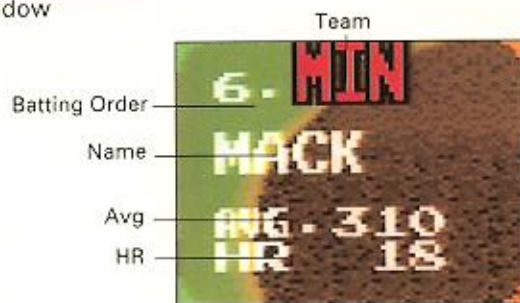

Read the following section to stay on top of all the action.

**First Base window**--shows runner on first.

**Third Base window**--shows runner on third.

**Inning**--indicates current inning.

**Visiting team score**--indicates visitor's current score.

**Home team score**--indicates home team's current score.

**Ball**--current batter's balls.

**Strike**--current batter's strikes.

**Out**--current team's outs.

**Home Team Window**

**Visiting Team Window**

## TEAM WINDOWS

Team windows show important information. Use them to check out how hot your players really are.

Offensive window

Defensive window

**Batting order**--current batter's number on the roster

**Team**--batter's team